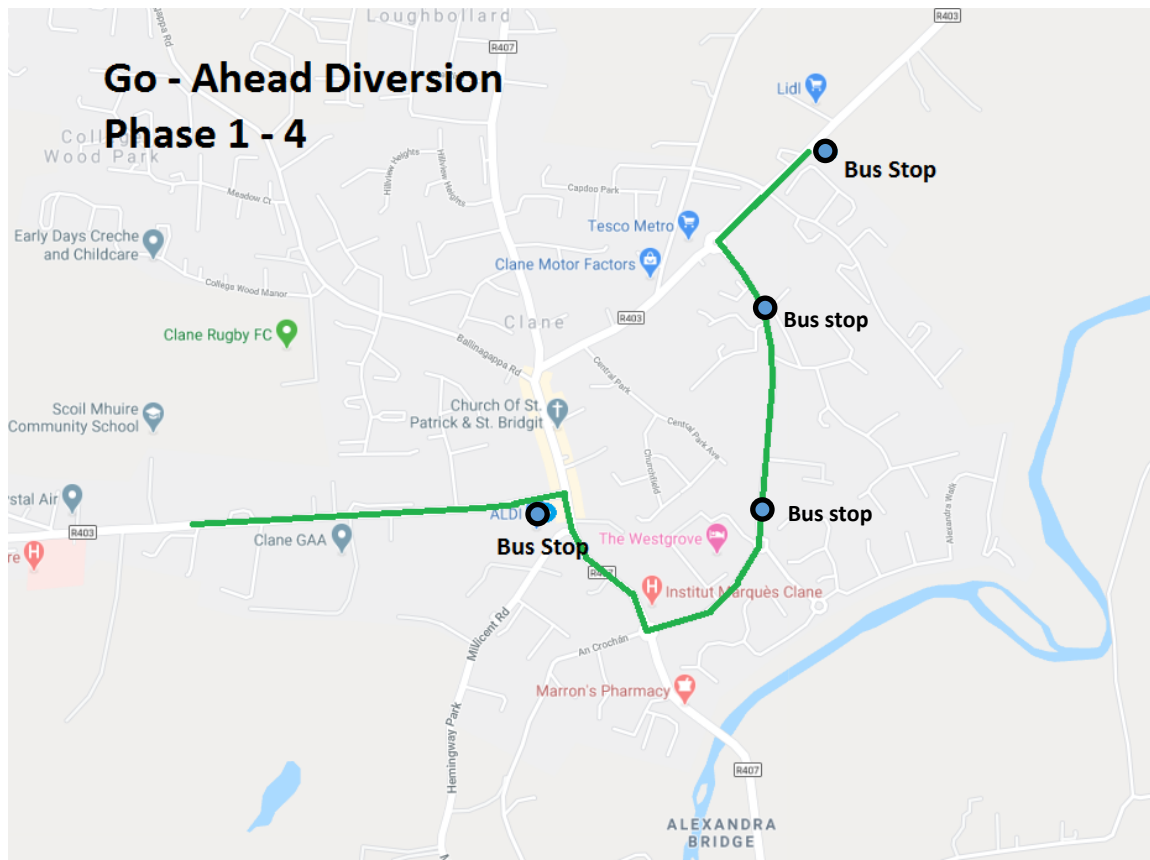

Clane Diversion

Due to roadworks in Clane town centre, the following diversion will be in place during these dates: **Monday 23rd March until Saturday 18th April**

Stops affected: 102611, 104781 (Esso Garage)

Outbound towards Edenderry : Turn left off Roundabout from R403 to Abbeyland. Take the 2nd exit straight through at next roundabout. At Main street roundabout turn right towards town centre. At traffic lights, turn left on to Prosperous Rd and proceed on route as normal.