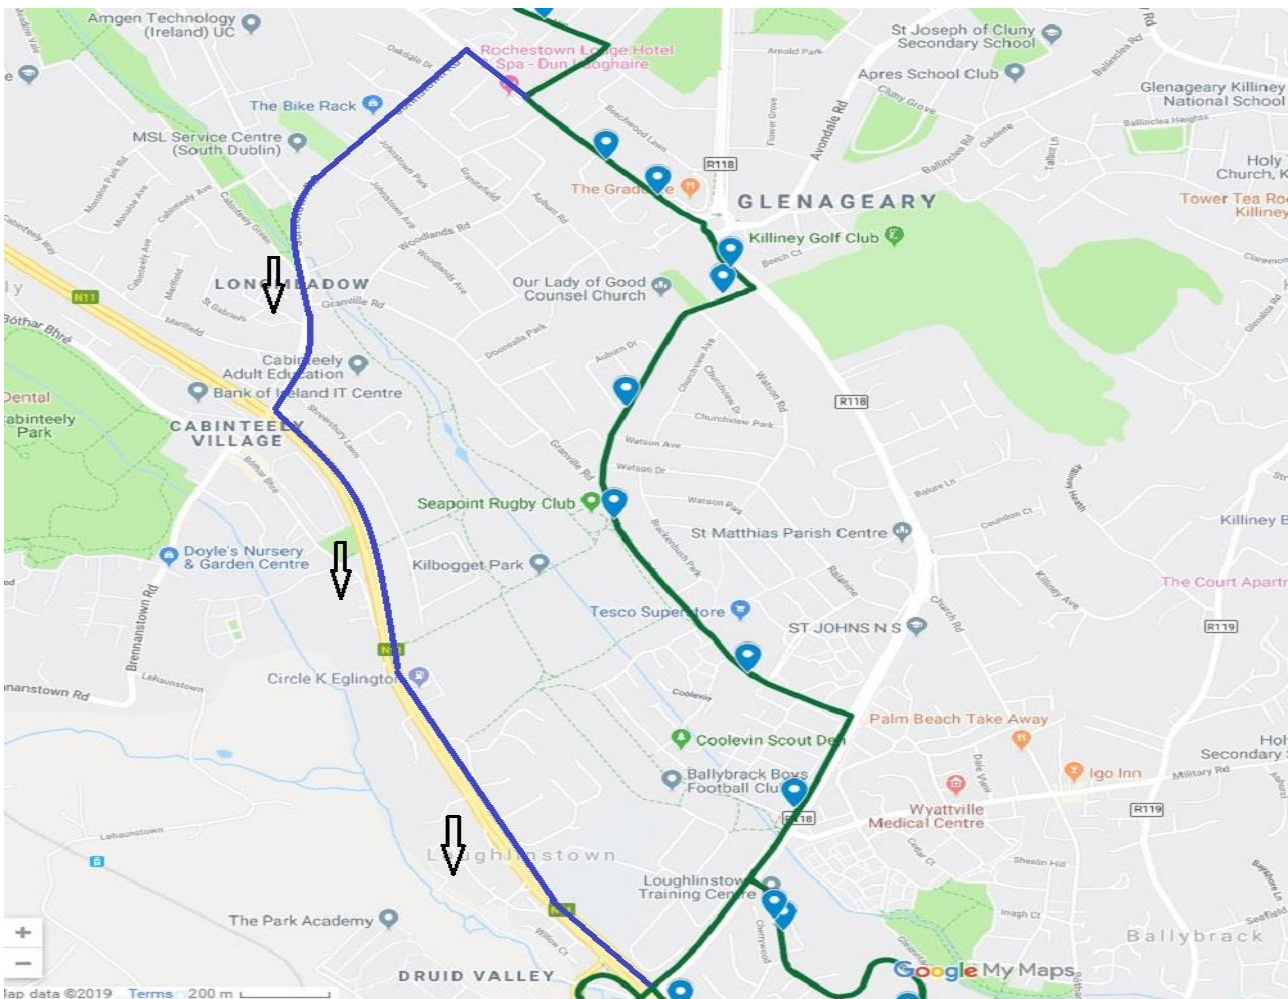

Route 111 Diversion towards Brides Glen

Due to Iron Man contest, the following diversion will affect route 111 on 25/08/019 between 07:00 and 14:00.

Journey to Brides Glen: Commences on Marine Road, at Rochestown Park turns left on Rochestown Avenue, left on Johnstown Road, left on N11, at Wyattville Junction comes off the slip road, over the bridge and back on its usual route. **During this diversion, Loughlinstown Hospital will not be served.**