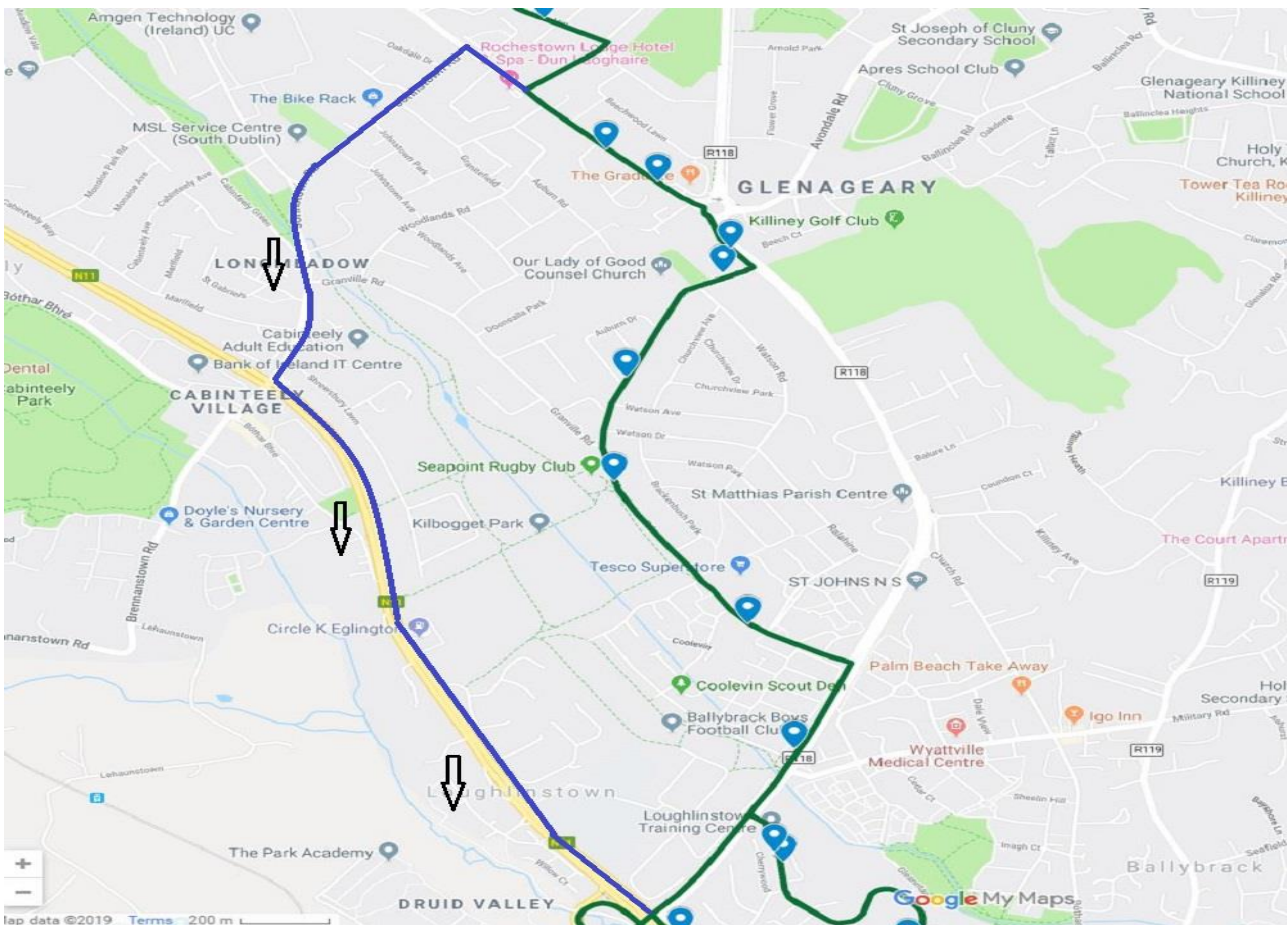

Route 111 Diversion towards Dún Laoaghaire

Due to Iron Man contest, the following diversion will affect route 111 on 25/08/019 between 07:00 and 14:00.

Journey to Dun Laoghaire: From R118, service turns left on N11, makes a Uturn at Circle K garage, back along N11, at Wyattville Junction turns left on Wyattville Road on its usual route. This service will skip Loughlinstown Park. **During this diversion, Loughlinstown Hospital will not be served.** This service terminates at Crofton Road.