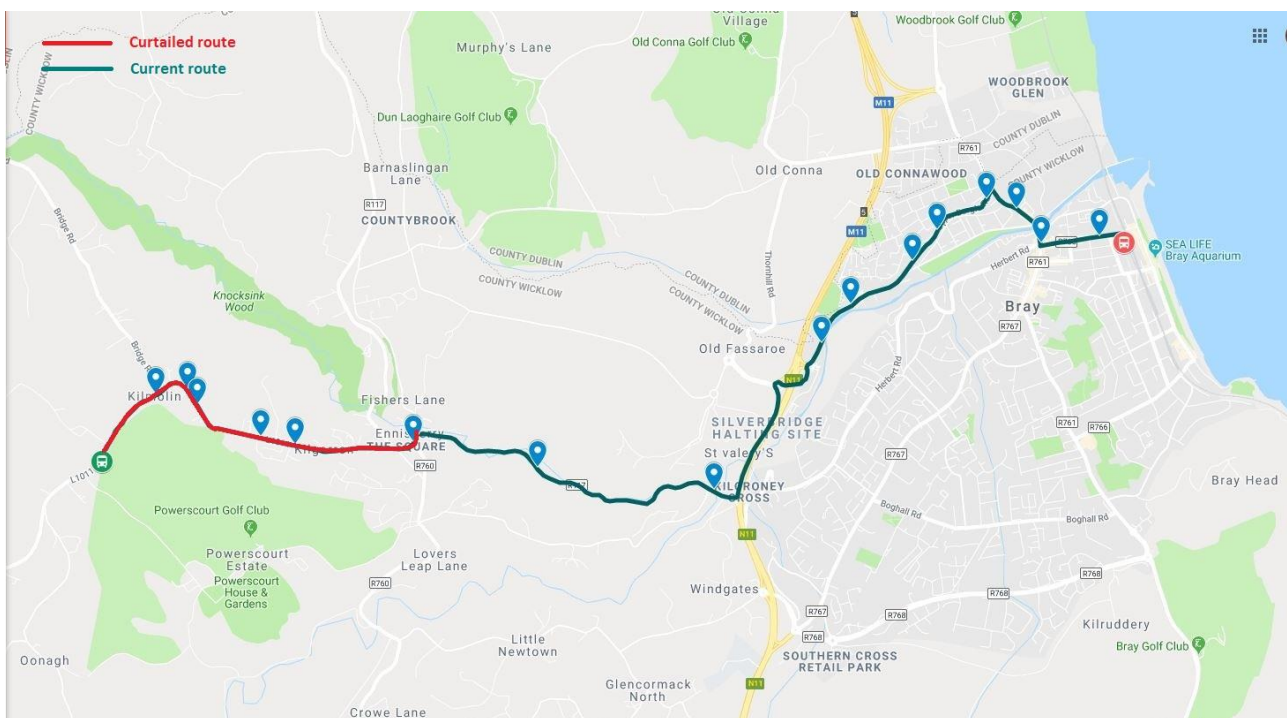

Route 185 Diversion

Due to Iron Man contest, the following diversion will affect route 185 on 25/08/019
between 07:00 and 14:00.

Journey to Powerscourt: The service follows its usual route to Enniskerry, where it ends.
Journey to Bray: This service commences at Enniskerry Square and follows the usual route to Bray.