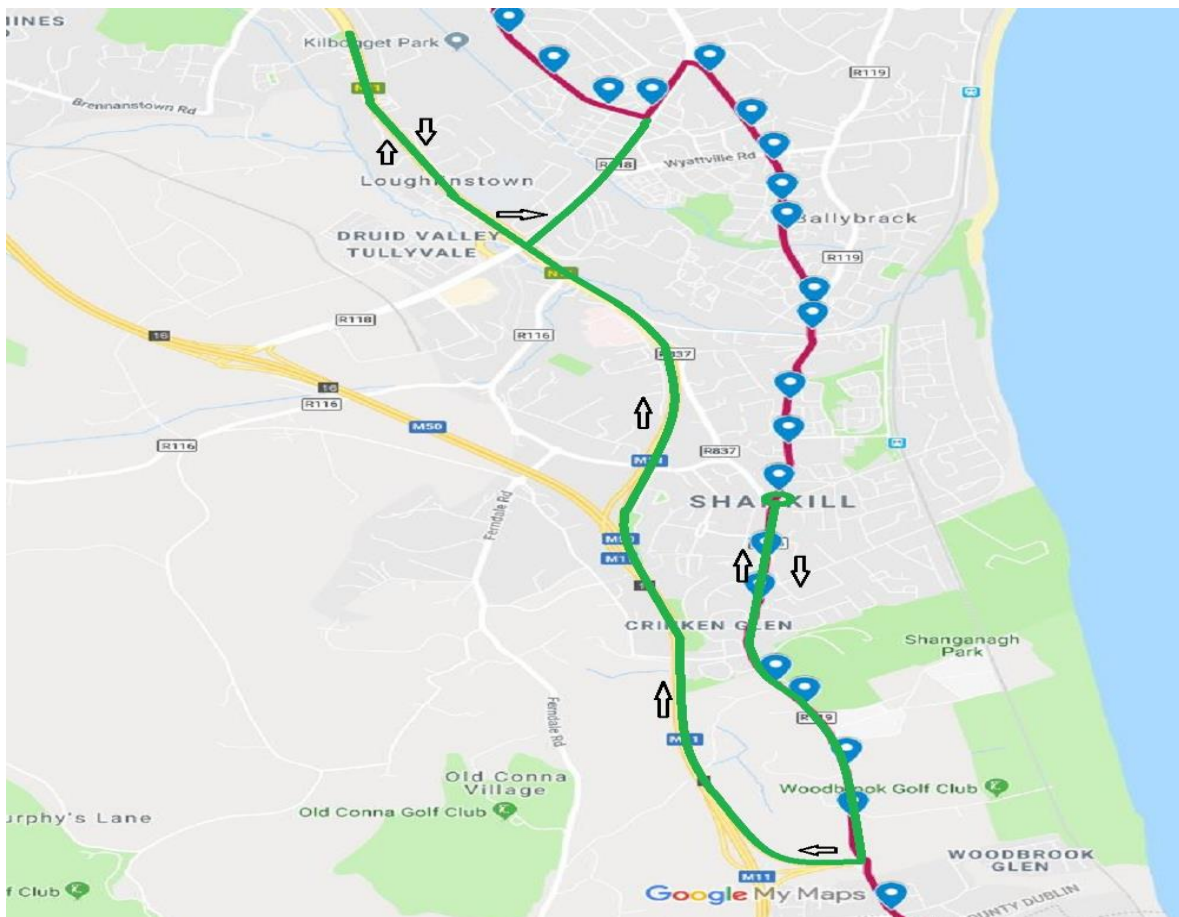

Route 45a to Dun Laoghaire

Due to Iron Man contest, the following diversion will affect route 45A on
25/08/2019 between 07:00 and 14:00

Journey to Dun Laoghaire: service goes to Shankill Church Roundabout, makes a U-turn and back to Wilford Roundabout, turns right on M11 continues N11 to U-turn at Circle K(near Cabinteely), left off N11 to Wyattville Road, and back on its usual route to Dun Laoghaire.