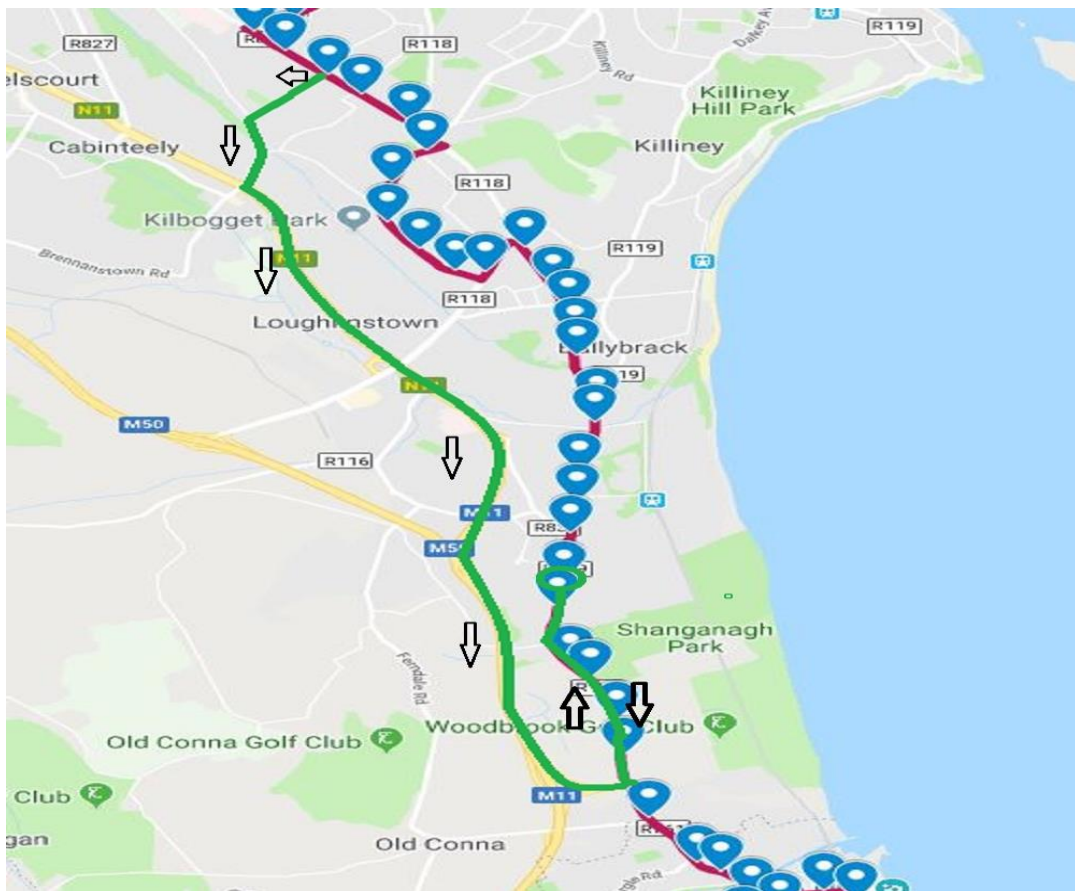

Route 45A to Kilmacanogue

Due to Iron Man contest, the following diversion will affect route 45A on
25/08/2019 between 07:00 and 14:00

Journey to Kilmacanogue: Usual route to Rochestown Avenue, turn right on Johnstown Road, left on N11, continue to Bray North Exit(M11), turn left at Wilford Roundabout, follow the road to Shankill Church Roundabout, and U-turn back on its usual route to Kilmacanogue.