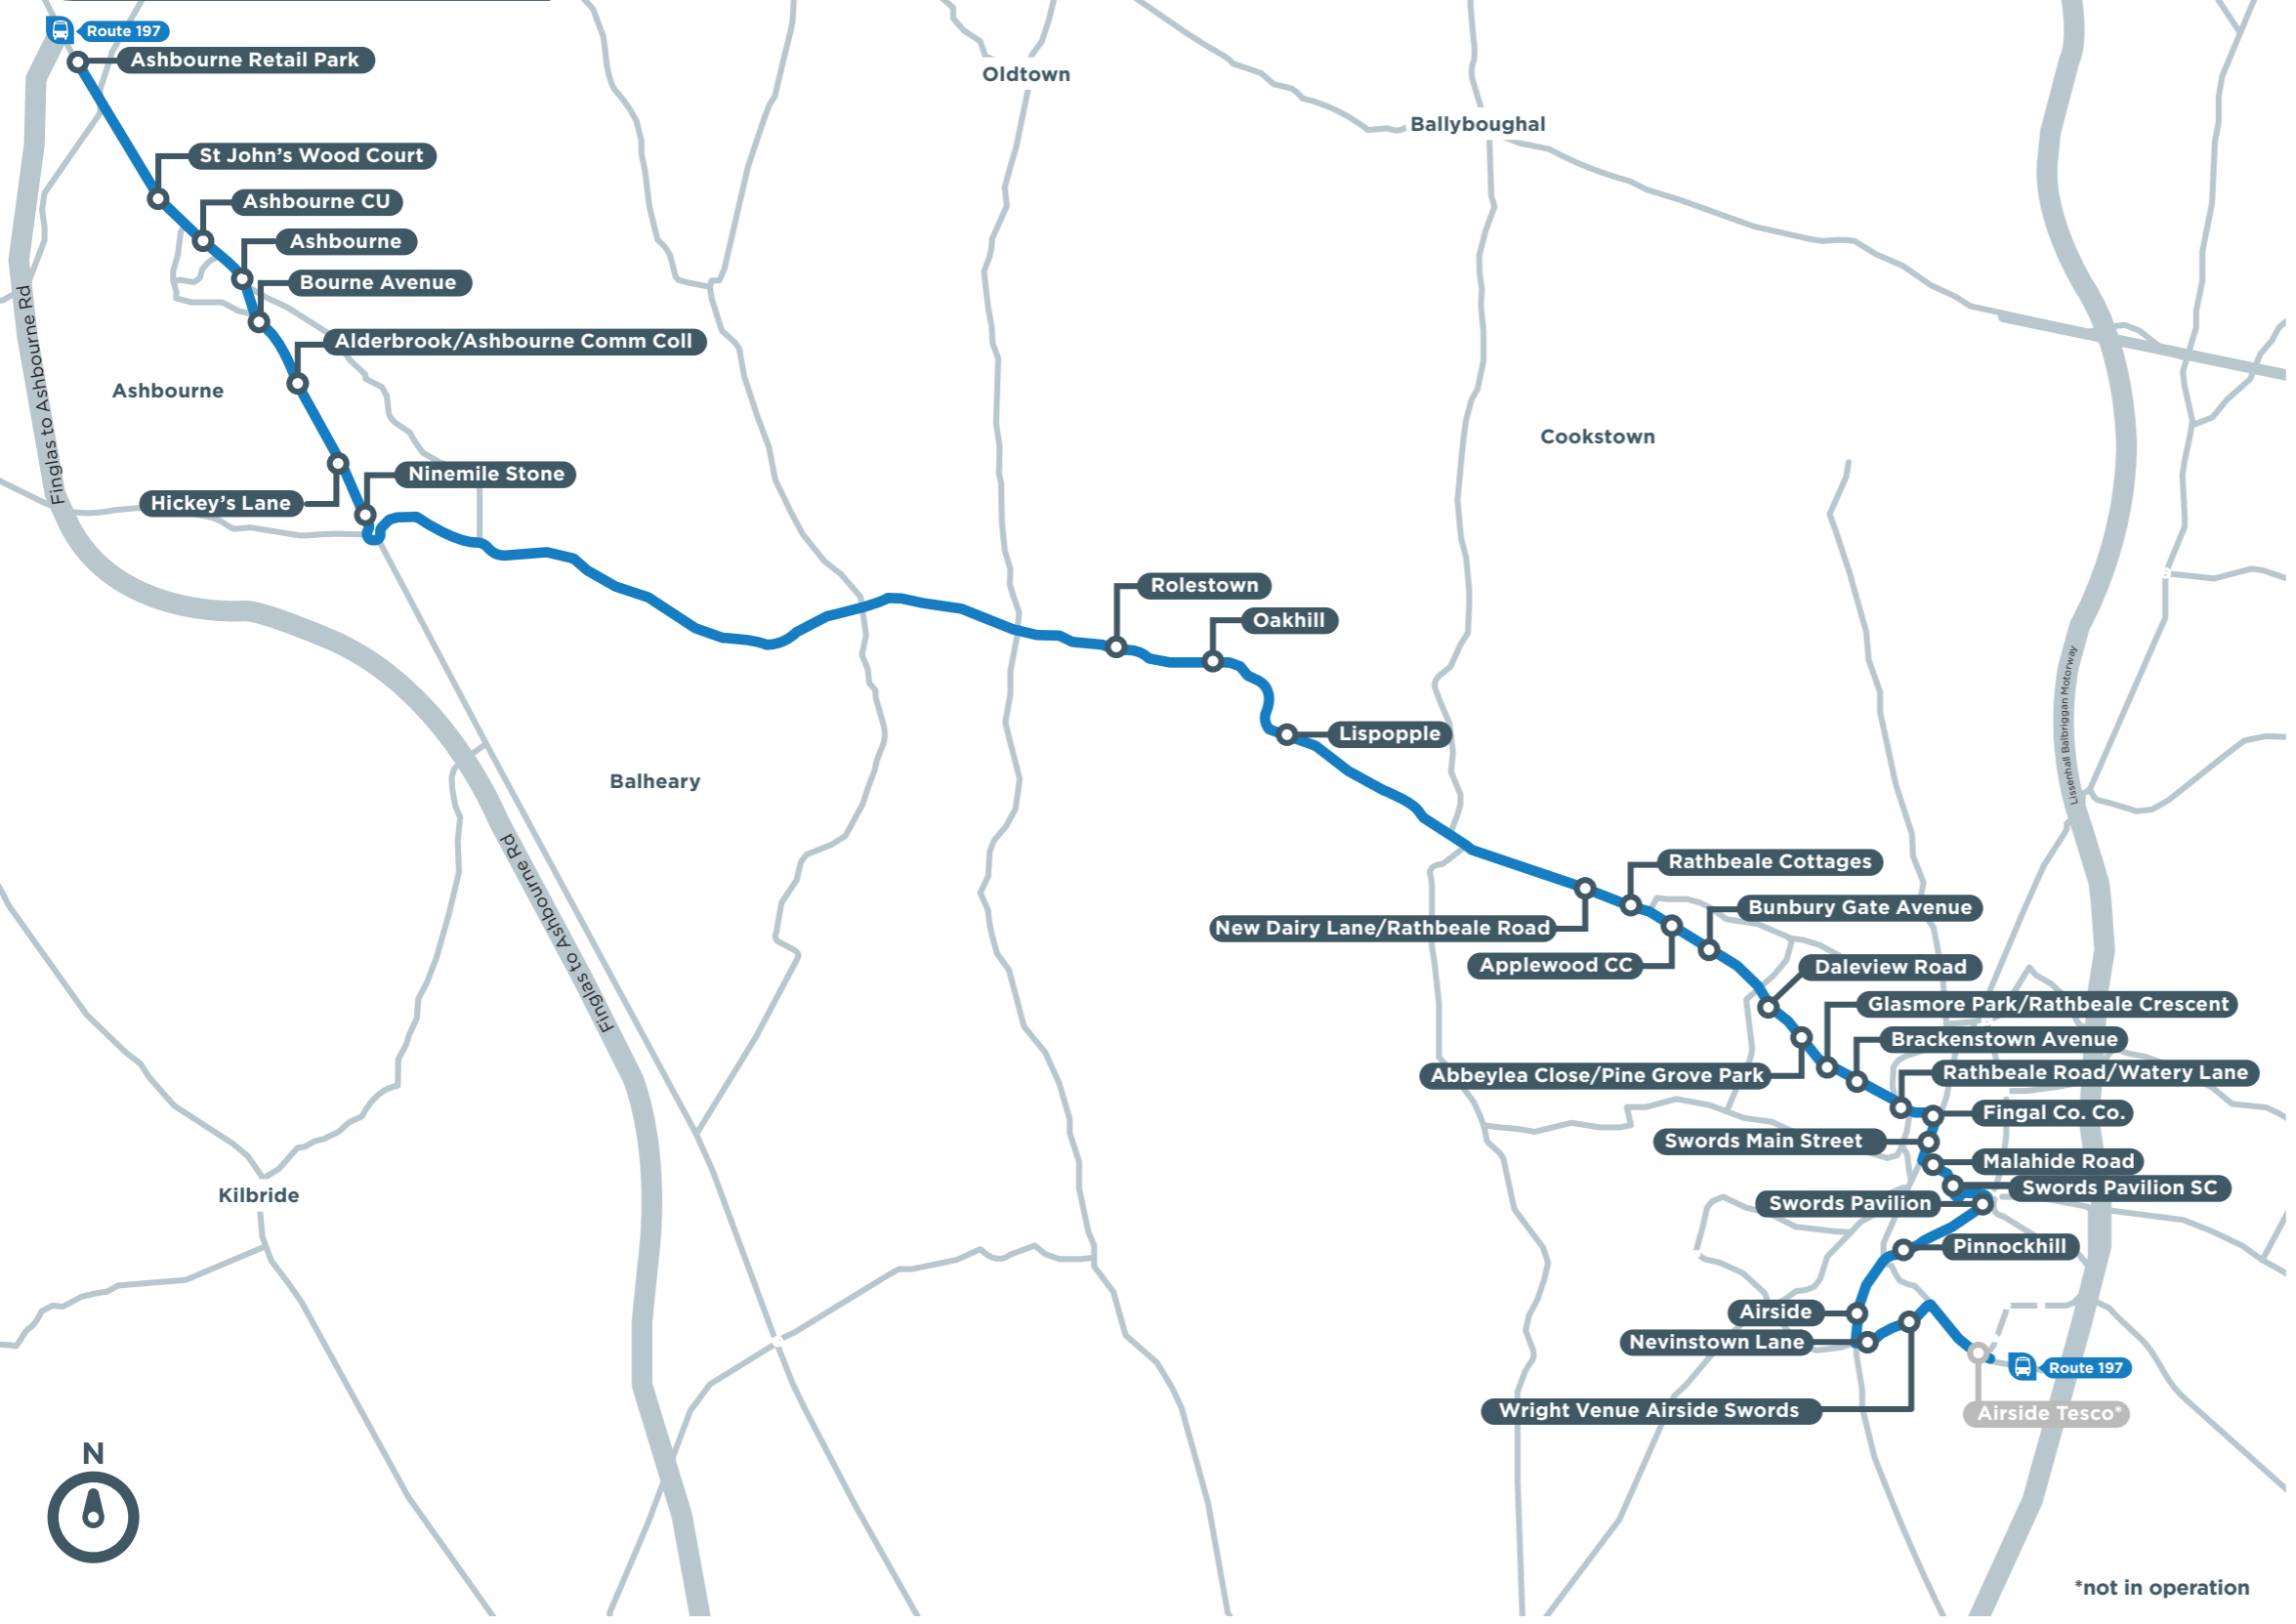

SWORDS - ASHBOURNE BUS SERVICE

For more information:

TFI Apps
Download the free TFI Journey Planner app and the TFI Real Time Ireland app for your route options.

For all up to date travel information: transportforireland.ie

Fare Information
TFI Leap Card and Free Travel Pass accepted.